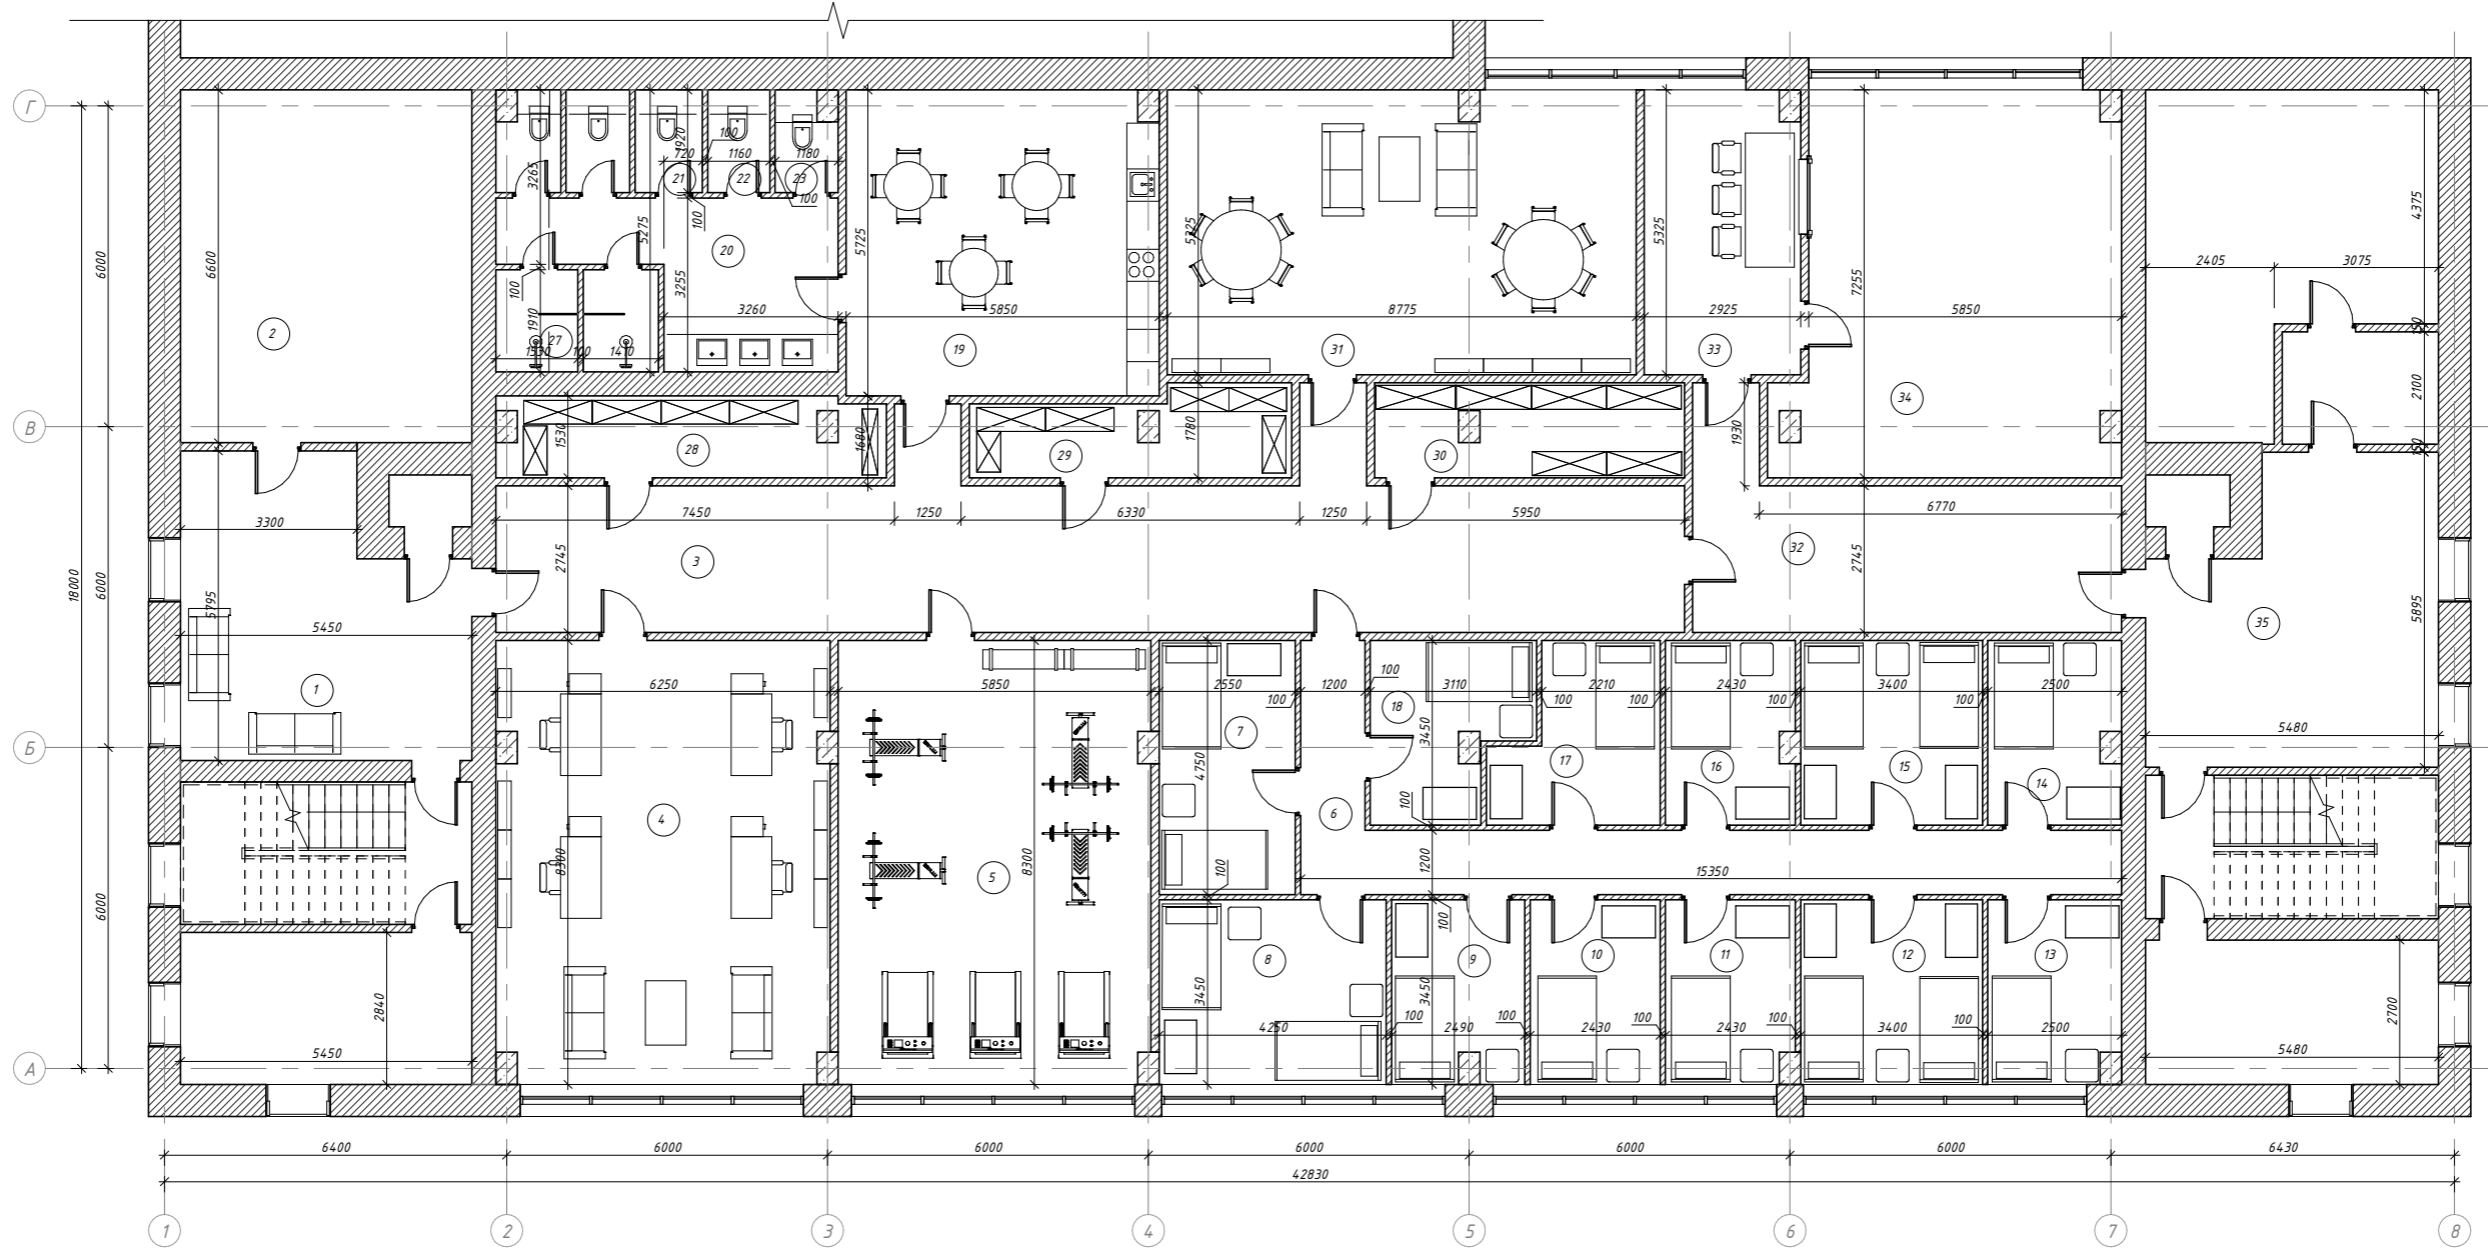

3rd floor

legend		
Nº	Name	Square
1	hall	27,24 m²
2	utility room	35,97 m²
3	corridor	65,34 m²
4	office	52,06 m²
5	gym	48,74 m²
6	corridor	22,68 m²
7	hotel room	12,11 m²
8	hotel room	14,66 m²
9	hotel room	8,59 m²
10	hotel room	8,38 m²
11	hotel room	8,44 m²
12	hotel room	11,73 m²
13	hotel room	8,63 m²
14	hotel room	8,63 m²
15	hotel room	11,73 m²
16	hotel room	8,44 m²
17	hotel room	9,16 m²
18	hotel room	9,09 m²
19	kitchen	33,49 m²
20	WC	14,52 m²
21	WC	2,42 m²

legend		
Nº	Name	Square
22	WC	2,23 m²
23	WC	2,27 m²
24	WC	2,28 m²
25	WC	2,32 m²
26	shower room	2,69 m²
27	shower room	2,92 m²
28	storage	11,03 m²
29	storage	9,25 m²
30	storage	10,32 m²
31	negotiation room	46,73 m²
32	recording studio	24,43 m²
33	recording studio	15,58 m²
34	recording studio	43,81 m²
35	recording studio	69,43 m²